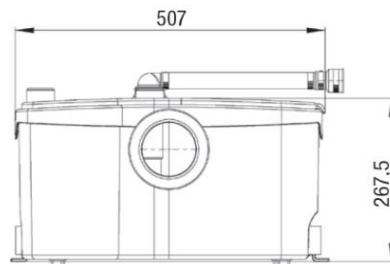

WHY CHOOSE THIS PRODUCT

Ideal for heavy use applications

Robust Stainless Steel grinder blade for intense use

Ideal for adding a complete bathroom or En-Suit in a public space

APPLICATION

TOILET

HAND BASIN

SHOWER