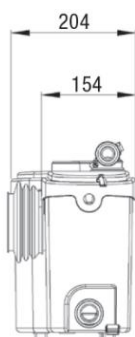

WHY CHOOSE THIS PRODUCT

Ideal for heavy use applications

Robust Stainless Steel grinder blade for intense use

Ideal for adding a complete bathroom or En-Suit in a public space

APPLICATION

TOILET

HAND BASIN

SHOWER