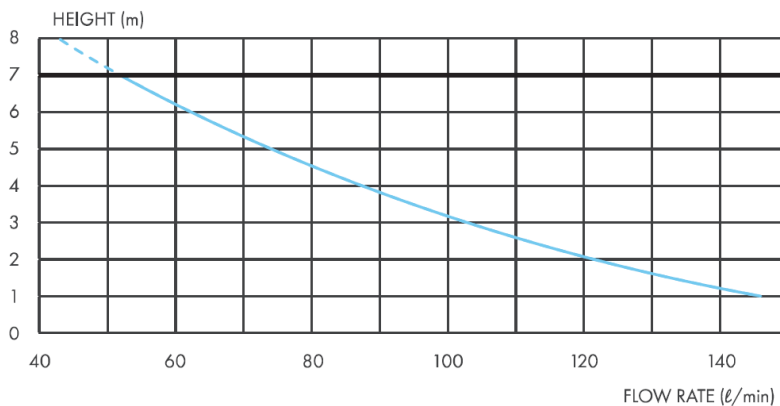

WHY CHOOSE THIS PRODUCT

Ideal for heavy use applications

Robust Stainless Steel grinder blade for intense use

Ideal for adding a complete bathroom or En-Suit in a public space

APPLICATION

TOILET

HAND BASIN

SHOWER