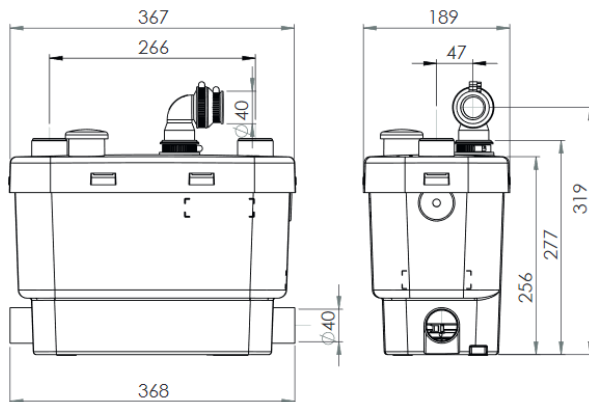

TECHNICAL CHARACTERISTICS

Discharge	32 - 40mm
Motor	400 Watts / 2.2A
Voltage	220-240 V / 50 Hz
Working Water Temp	Normal temp 35°C (Max 75°C Intermittent)
Product Weight	6.4 kg's
Overall Measurements	367 x 277 x 189 mm
Inlet Pipe Work	40mm
IP Rating	IP44
Maximum flow rate	120 L/min
Max discharge height	7 m

WHY CHOOSE THIS PRODUCT

Four inlets – two side inlets and two top inlets

Suitable for commercial kitchen. Sink, dishwasher, washing machine.

Will handle up to 75°C for short periods (5 minutes)

APPLICATION