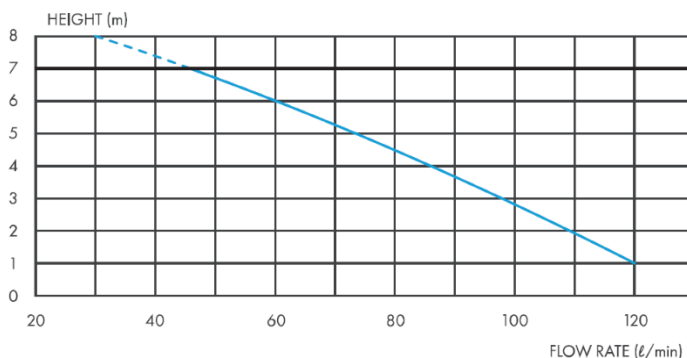

APPLICATION