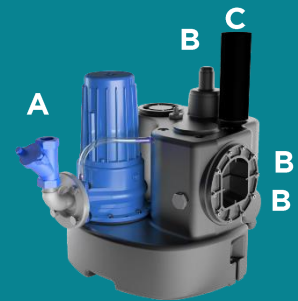

SANICUBIC® 1 GR

A: 63 mm Discharge

B: 50-110 mm Inlets

C: 75mm / Open Vent

Product Reference: SANICUBIC1GRSE71.1S

Saniflo

SFA SOUTH AFRICA

Shaking up water

Made in France to the highest standards, needs to be installed by a licensed plumber.