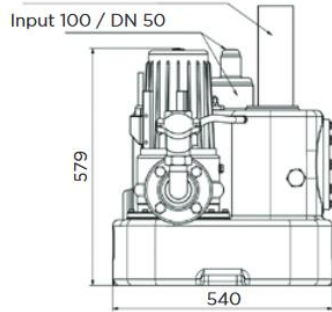

A lifting station with integrated cutter system, powered by a 2200W motor reaching up to a maximum discharge head of 22 metres (Q=0 l/min)

TECHNICAL CHARACTERISTICS

Discharge	63 mm
Motor	2200 Watts / 10.5 A
Voltage	220-240 V / 50 Hz
Working Water Temperature	35° C Max 55°C (intermittent)
Tank Volume	55 L
Product Weight	68kg's
Overall Measurements	564 x 540 x 607 mm
Inlet Pipe Work	50 / 110 mm
IP Rating	IP68
Maximum flow rate	200 L/min
Max discharge hight	22 m

KITCHEN SINK

SANICUBIC[®] 1 GR

A: 63 mm Discharge

B: 50-110 mm Inlets

C: 75mm / Open Vent

Product Reference: SANICUBIC1GRSE71.1S

Saniflo

SFA SOUTH AFRICA

Shaking up water

Made in France to the highest standards, needs to be installed by a licensed plumber.

Non-return ball valve

Flexible connection piece DN 65 for vent pipe

*This entrance must be directed at a height of 250 mm above the ground level directly after the lifting station.

Clear LED screen

Allow 200 mm clearance around pump for maintenance purpose

Features integrated non-return valves

- Inlet diameter DN : 50, 100
- Discharge diameter DN : 50
- External ventilation diameter : 75 mm