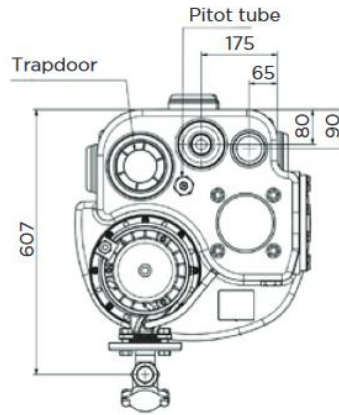

A lifting station with integrated cutter system, powered by a 2200W motor reaching up to a maximum discharge head of 22 metres (Q=0 l/min)

TECHNICAL CHARACTERISTICS

Discharge	63 mm
Motor	2200 Watts / 10.5 A
Voltage	220-240 V / 50 Hz
Working Water Temperature	35° C Max 55°C (intermittent)
Tank Volume	55 L
Product Weight	68kg's
Overall Measurements	564 x 540 x 607 mm
Inlet Pipe Work	50 / 110 mm
IP Rating	IP68
Maximum flow rate	200 L/min
Max discharge hight	22 m

KITCHEN SINK

SANICUBIC[®] 1 GR

A: 63 mm Discharge

B: 50-110 mm Inlets

C: 75mm / Open Vent

Product Reference: SANICUBIC1GRSE71.1S

Saniflo

SFA SOUTH AFRICA

Shaking up water

Made in France to the highest standards, needs to be installed by a licensed plumber.

Non-return ball valve

Flexible connection piece DN 65 for vent pipe

*This entrance must be directed at a height of 250 mm above the ground level directly after the lifting station.

Clear LED screen

Allow 200 mm clearance around pump for maintenance purpose

Features integrated non-return valves

- Inlet diameter DN : 50, 100
- Discharge diameter DN : 50
- External ventilation diameter : 75 mm