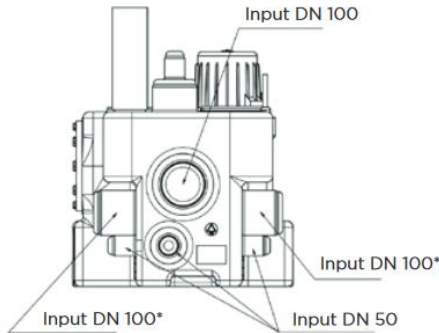

A lifting station with integrated cutter system, powered by a 2200W motor reaching up to a maximum discharge head of 22 metres (Q=0 l/min)

TECHNICAL CHARACTERISTICS

Discharge	63 mm
Motor	2200 Watts / 10.5 A
Voltage	220-240 V / 50 Hz
Working Water Temperature	35° C Max 55°C (intermittent)
Tank Volume	55 L
Product Weight	68kg's
Overall Measurements	564 x 540 x 607 mm
Inlet Pipe Work	50 / 110 mm
IP Rating	IP68
Maximum flow rate	200 L/min
Max discharge hight	22 m

KITCHEN SINK

SANICUBIC[®] 1 GR

A: 63 mm Discharge

B: 50-110 mm Inlets

C: 75mm / Open Vent

Product Reference: SANICUBIC1GRSE71.1S

Saniflo

SFA SOUTH AFRICA

Shaking up water

Made in France to the highest standards, needs to be installed by a licensed plumber.

Non-return ball valve

Flexible connection piece DN 65 for vent pipe

*This entrance must be directed at a height of 250 mm above the ground level directly after the lifting station.

Clear LED screen

Allow 200 mm clearance around pump for maintenance purpose

Features integrated non-return valves

- Inlet diameter DN : 50, 100
- Discharge diameter DN : 50
- External ventilation diameter : 75 mm