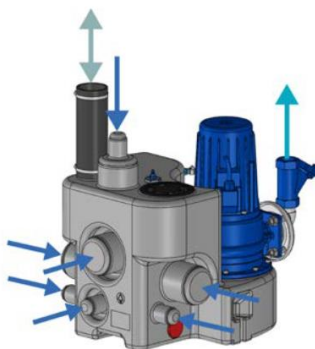

Shaking up water

Made in France to the highest standards, needs to be installed by a licensed plumber.

Non-return ball valve

Flexible connection piece DN 65 for vent pipe

*This entrance must be directed at a height of 250 mm above the ground level directly after the lifting station.

Note: Isolation valves should be fitted to the inlet pipework and discharge pipework to isolate the unit for servicing.

WHY CHOOSE THIS PRODUCT

Tough, reliable grinding lifting station

Intelligent level controller

Clear LED screen

Allow 200 mm clearance around pump for maintenance purpose

Features integrated non-return valves

- Inlet diameter DN : 50, 100
- Discharge diameter DN : 50
- External ventilation diameter : 75 mm