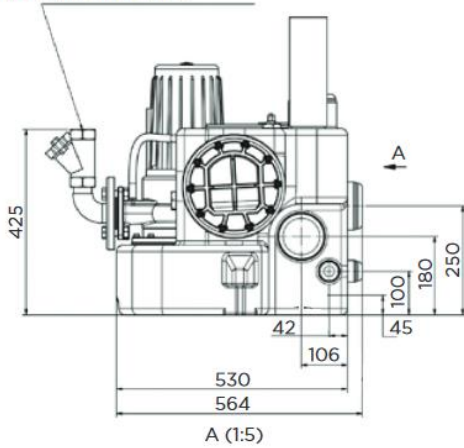

A lifting station with integrated cutter system, powered by a 2200W motor reaching up to a maximum discharge head of 22 metres (Q=0 l/min)

TECHNICAL CHARACTERISTICS

Discharge	63 mm
Motor	2200 Watts / 10.5 A
Voltage	220-240 V / 50 Hz
Working Water Temperature	35° C Max 55°C (intermittent)
Tank Volume	55 L
Product Weight	68kg's
Overall Measurements	564 x 540 x 607 mm
Inlet Pipe Work	50 / 110 mm
IP Rating	IP68
Maximum flow rate	200 L/min
Max discharge hight	22 m

KITCHEN SINK

SANICUBIC[®] 1 GR

A: 63 mm Discharge

B: 50-110 mm Inlets

C: 75mm / Open Vent

Product Reference: SANICUBIC1GRSE71.1S

Saniflo

SFA SOUTH AFRICA

Shaking up water

Made in France to the highest standards, needs to be installed by a licensed plumber.

Non-return ball valve

Flexible connection piece DN 65 for vent pipe

*This entrance must be directed at a height of 250 mm above the ground level directly after the lifting station.

Clear LED screen

Allow 200 mm clearance around pump for maintenance purpose

Features integrated non-return valves

- Inlet diameter DN : 50, 100
- Discharge diameter DN : 50
- External ventilation diameter : 75 mm