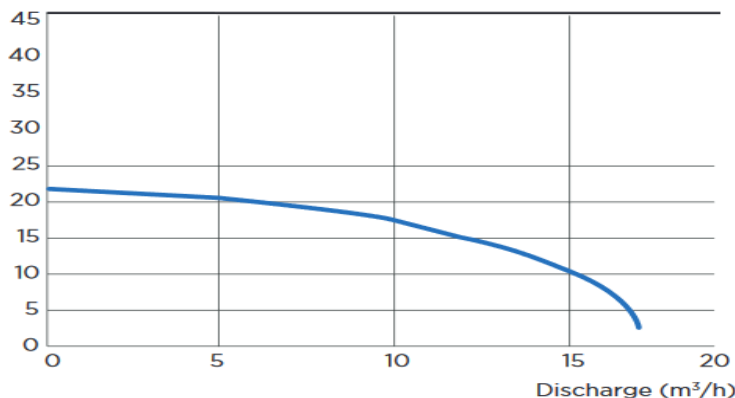

TECHNICAL CHARACTERISTICS

Discharge	63 mm
Motor	2200 Watts / 10.5 A
Voltage	220-240 V / 50 Hz
Working Water Temperature	35° C Max 55°C (intermittent)
Tank Volume	55 L
Product Weight	68kg's
Overall Measurements	564 x 540 x 607 mm
Inlet Pipe Work	50 / 110 mm
IP Rating	IP68
Maximum flow rate	200 L/min
Max discharge hight	22 m

Discharge height (m)

APPLICATION